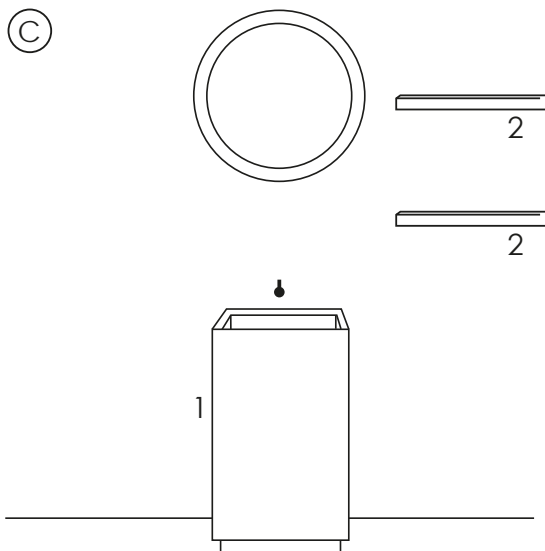

- 1_ Lavabo a colonna
- 2_ Top porta oggetti 90 cm
- 1_ Pedestal-mounted washbasin
- 2_ Vanity top 90 cm