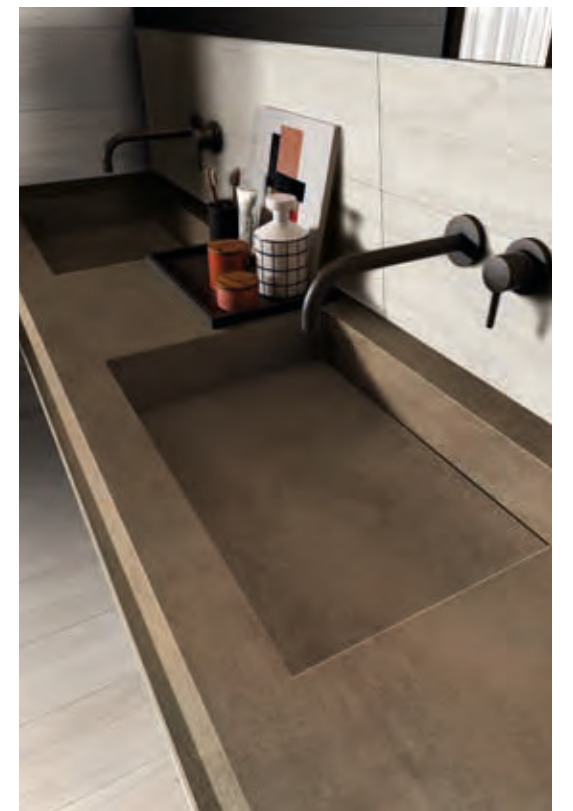

wall ESSENTIAL ALMOND
integrated top with 2 washbasins
and washbasin top WORN COPPER
floor ESSENTIAL ALMOND