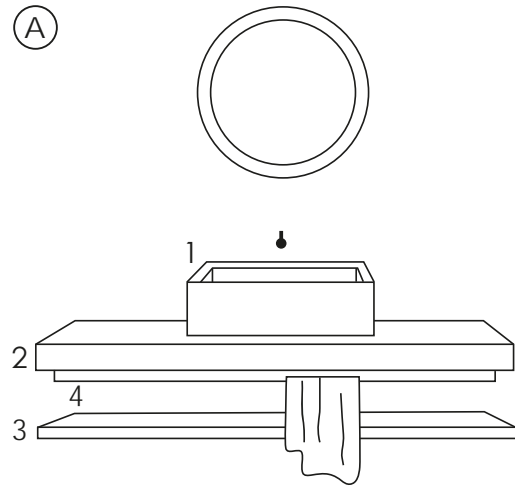

- 1_ Lavabo da appoggio
- 2_ Top porta lavabo 120 cm
- 3_ Top porta oggetti 120 cm
- 4_ Porta asciugamani in metallo 100 cm
- 1_ Surface-mounted washbasin
- 2_ Washbasin top 120 cm
- 3_ Vanity top 120 cm
- 4_ Metal towel rail 100 cm