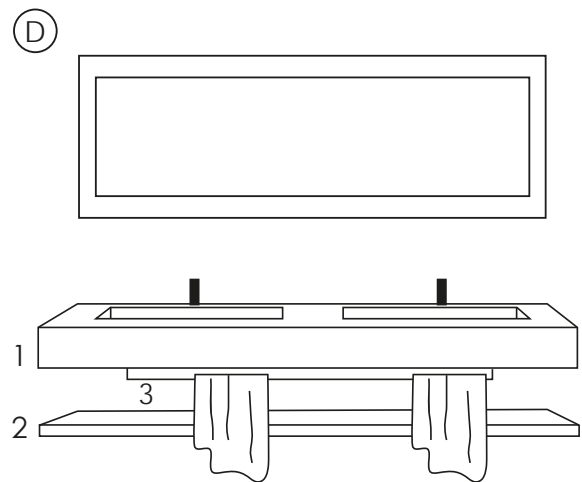

- 1_ Top lavabo integrato 2 vasche 160 cm
- 2_ Top portaoggetti 160 cm
- 3_ Porta asciugamani in metallo 100 cm
- 1_ Integrated top with 2 washbasins 160 cm
- 2_ Vanity top 160 cm
- 3_ Metal towel rail 100 cm