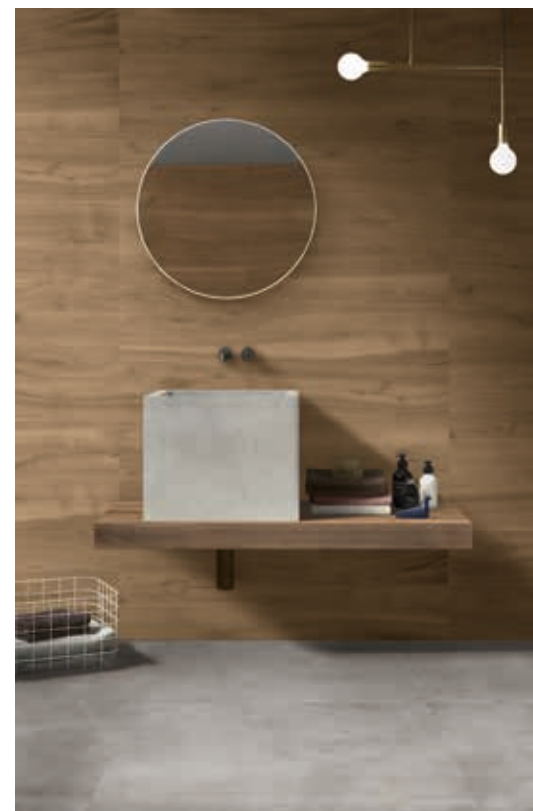

wall ESSENTIAL OAK
washbasin top ESSENTIAL OAK
washbasin WORN STONE
floor WORN STONE