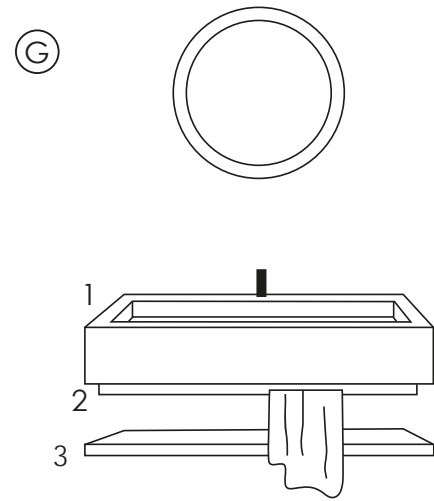

- 1_ Top Lavabo integrato vasca grande 90 cm
- 2_ Porta asciugamani in metallo 70 cm
- 3_ Top porta oggetti 90 cm
- 1_ Integrated top with large washbasin 90 cm
- 2_ Metal towel rail 70 cm
- 3_ Vanity top 90 cm