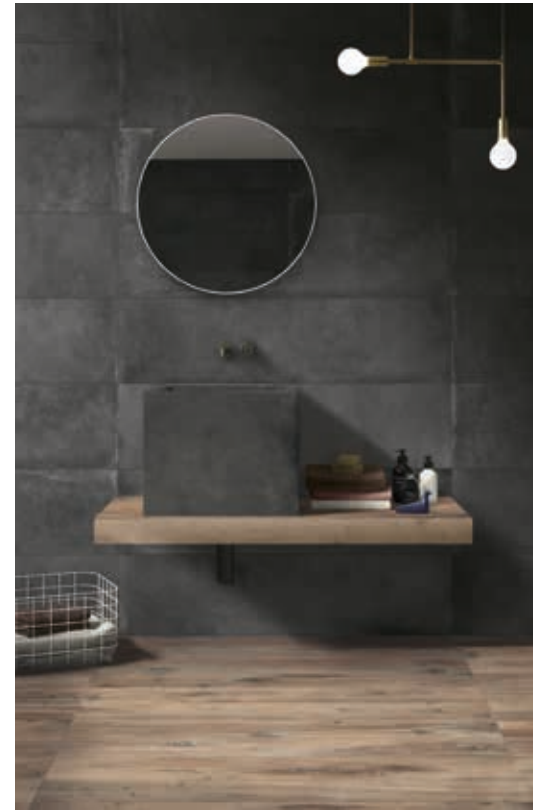

wall WORN SHADOW
washbasin top LEGEND HAVANA
washbasin WORN SHADOW
floor LEGEND HAVANA