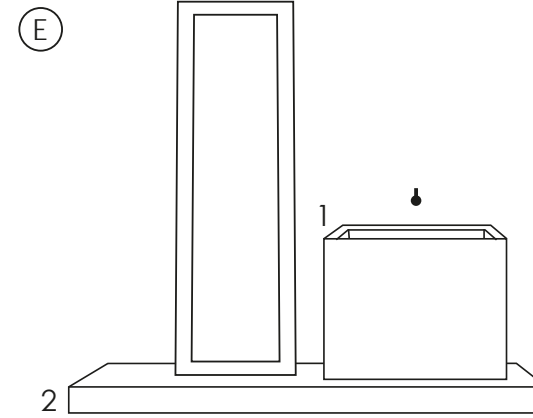

- 1_ Lavabo a semicolonna
- 2_ Top porta lavabo 120 cm
- 1_ Semi pedestal washbasin
- 2_ Washbasin top 120 cm