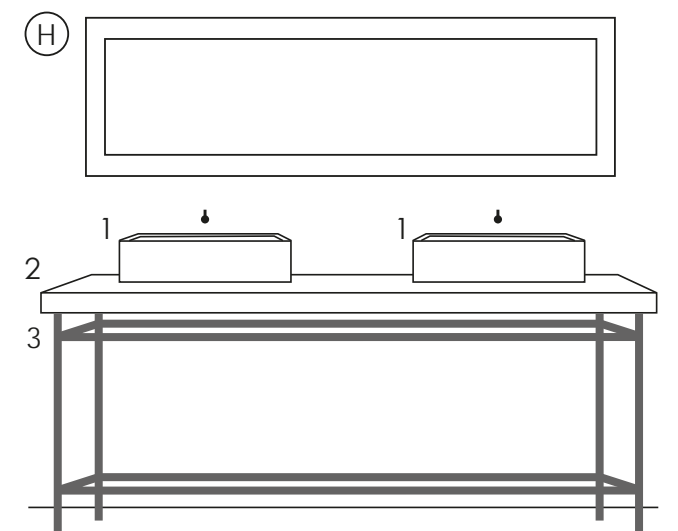

- 1_ Lavabo da appoggio
- 2_ Top portalavabo on demand 200 cm
- 3_ Struttura in metallo on demand 180 cm
- 1_ Surface-mounted washbasin
- 2_ Washbasin top on demand 200 cm
- 3_ Metal structure on demand 180 cm